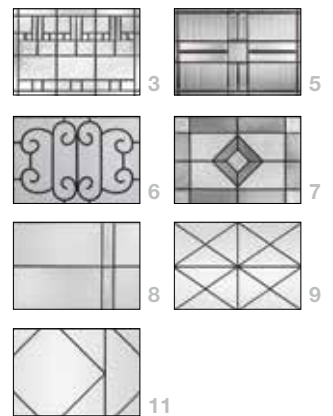

Available for Echo.