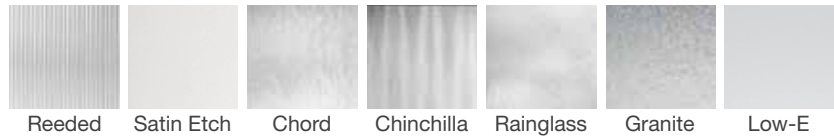

Pulse®

Shown in 3'6" x 8'0" size. See chart on back for full offering.

Ari

Línea

Privacy & Textured Glass

Available for all Pulse door styles.

Decorative Glass

Available for Línea.