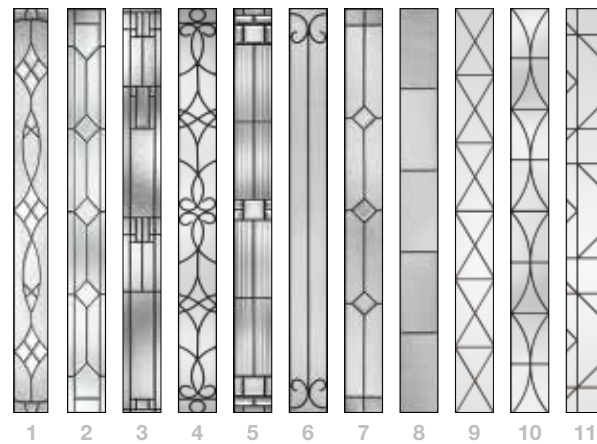

Pulse®

Shown in 3'6" x 8'0" size. See chart on back for full offering.

Ari

Línea

Privacy & Textured Glass

Available for all Pulse door styles.

Decorative Glass

Available for Línea.

- | | | | |
|----------------|-------------|--------------|-------------|
| 1 Blackstone. | 4 Salinas. | 7 Pembridge™ | 10 Latitude |
| 2 Crystalline™ | 5 Saratoga™ | 8 Axis. | 11 Echelon |
| 3 Sedona | 6 Riserva. | 9 Calix | |