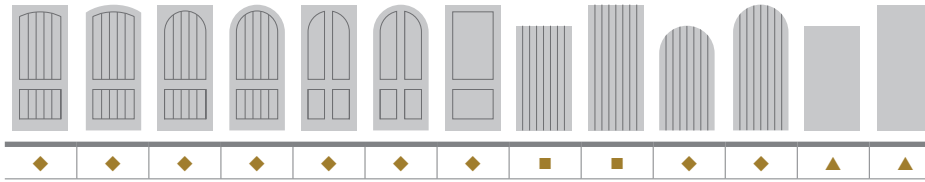

Available for Ari.

Available for Echo.

Echo

Lite Frames

Available with flat profile for modern appeal or scrolled profile for vintage style.

Flat Profile Lite Frame

Scrolled Profile Lite Frame

Achieve a seamless look with the Advanta™ lite frame, an innovative solution for the unsightly appearance of screw plugs.**

Pulse. Fiberglass

Options at a glance.

Classic Craft®

8'0" Door Styles

Glass Designs

Homeward™	■		■			■	■
Augustine.	◆	◆	◆	◆	◆	◆	
Arborwatch.	■		■			■	■
Borrassa.	◆	◆	◆	◆	◆	◆	
Lucerna.	◆		◆			◆	
Rainglass							■
Low-E	◆		■			◆	■

Key

- Classic Craft® Artissa Collection™
- ◆ Classic Craft® Founders Collection™
- ▲ Classic Craft® Visionary Collection™
- * Smooth-Star®
- ▶ Profiles™ & Traditions

6'8" & 8'0" Solid-Panel Door Styles

Smooth-Star®, Profiles™, Traditions & Pulse®