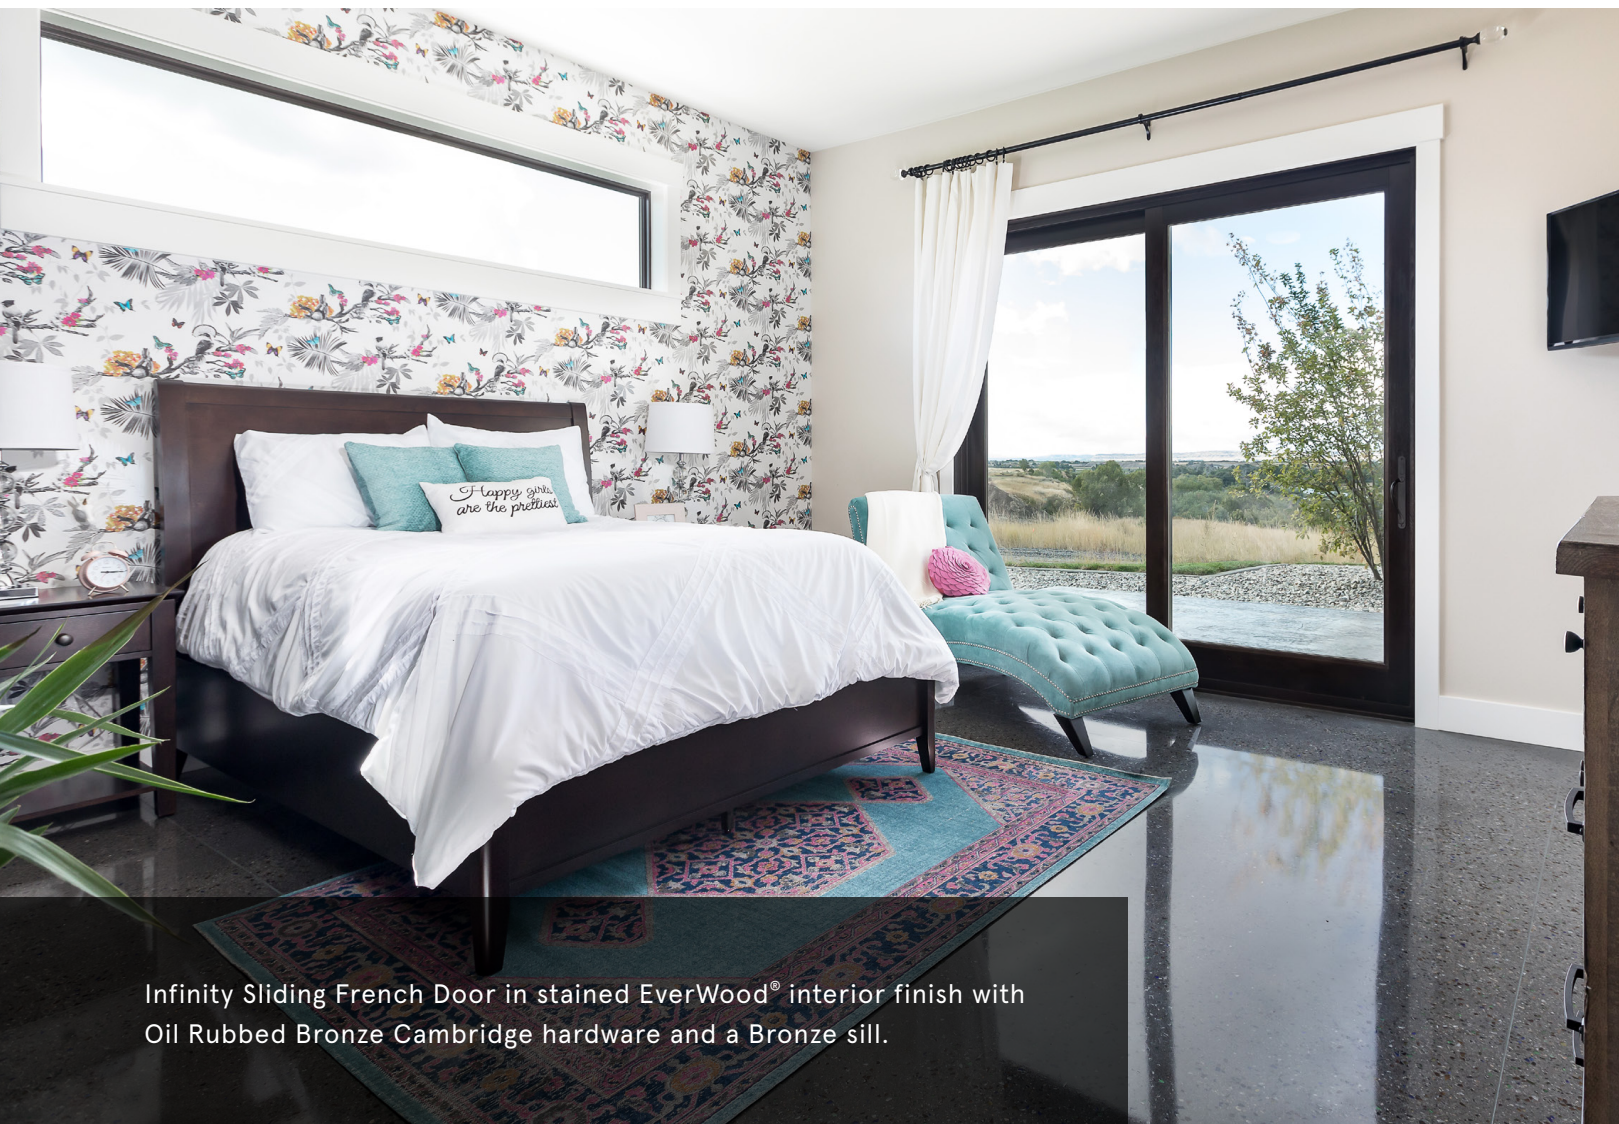

Hardware Finishes

Exterior Colors

Interior Colors + Finishes²

Infinity Sliding French Door in stained EverWood® interior finish with Oil Rubbed Bronze Cambridge hardware and a Bronze sill.

Hardware Finishes: (L-R) White, Sierra, Satin Taupe, Satin Nickel, Brushed Chrome, Brass, Antique Brass, Oil Rubbed Bronze, Matte Black

Exterior Colors: (L-R) Stone White, Sierra, Cashmere, Pebble Gray, Bronze, Bahama Brown, Ebony

Interior Colors + Finishes: (L-R) Stone White, Sierra, EverWood, Bronze, Ebony

1. Ask about additional configurations and recommendations on door operation.

2. Sierra interior is not available with Ebony exterior. Bronze interior is only available with Bronze exterior. Ebony interior is only available with Ebony exterior.