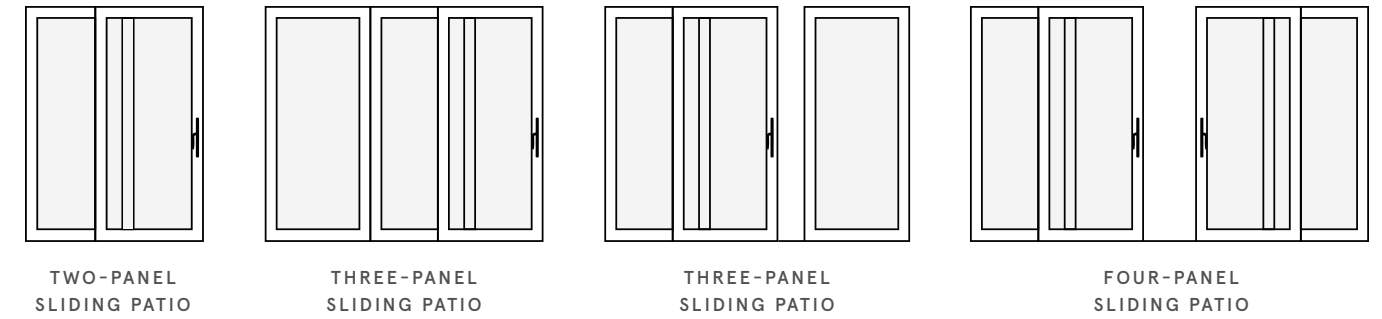

Configurations¹

TWO-PANEL SLIDING PATIO

THREE-PANEL SLIDING PATIO

THREE-PANEL SLIDING PATIO

FOUR-PANEL SLIDING PATIO