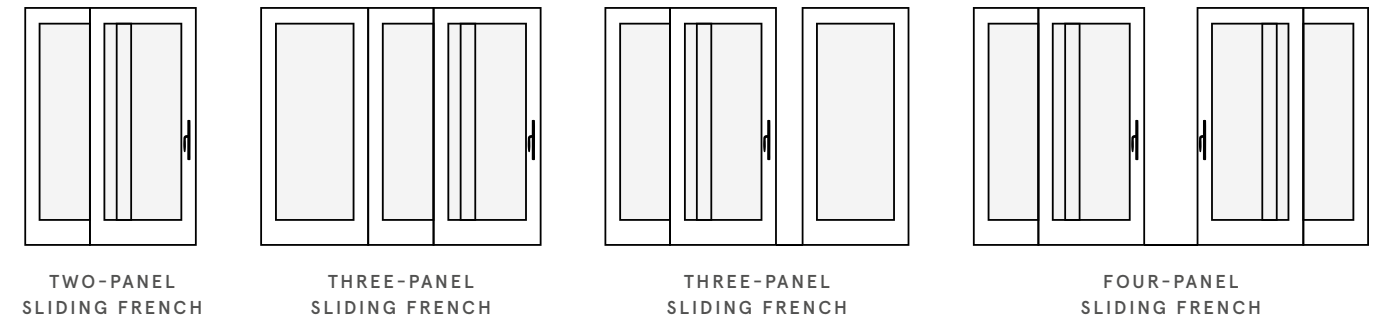

Configurations¹

TWO-PANEL SLIDING FRENCH

THREE-PANEL SLIDING FRENCH

THREE-PANEL SLIDING FRENCH

FOUR-PANEL SLIDING FRENCH