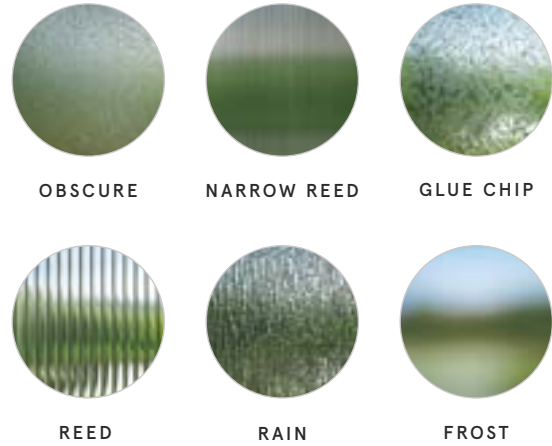

Durable and low maintenance

Long-lasting EverWood is made from an inorganic material, so it won't absorb moisture or decay over time. That means there's virtually no warping, discoloration, material degradation, expansion or contraction – just remarkably reliable performance and lasting beauty, year after year.

Match your existing woodwork or take your home in a new design direction with EverWood.

1. Sierra interior is not available with Ebony exterior.
 2. Bronze interior is only available with Bronze exterior.
 3. Ebony interior is only available with Ebony exterior.

Glass Options

Decorative Glass

Add light and style to your home while preserving privacy with Infinity's decorative glass options.

OBSCURE NARROW REED GLUE CHIP
 REED RAIN FROST

GLAZING OPTIONS

Low E insulating glass coatings