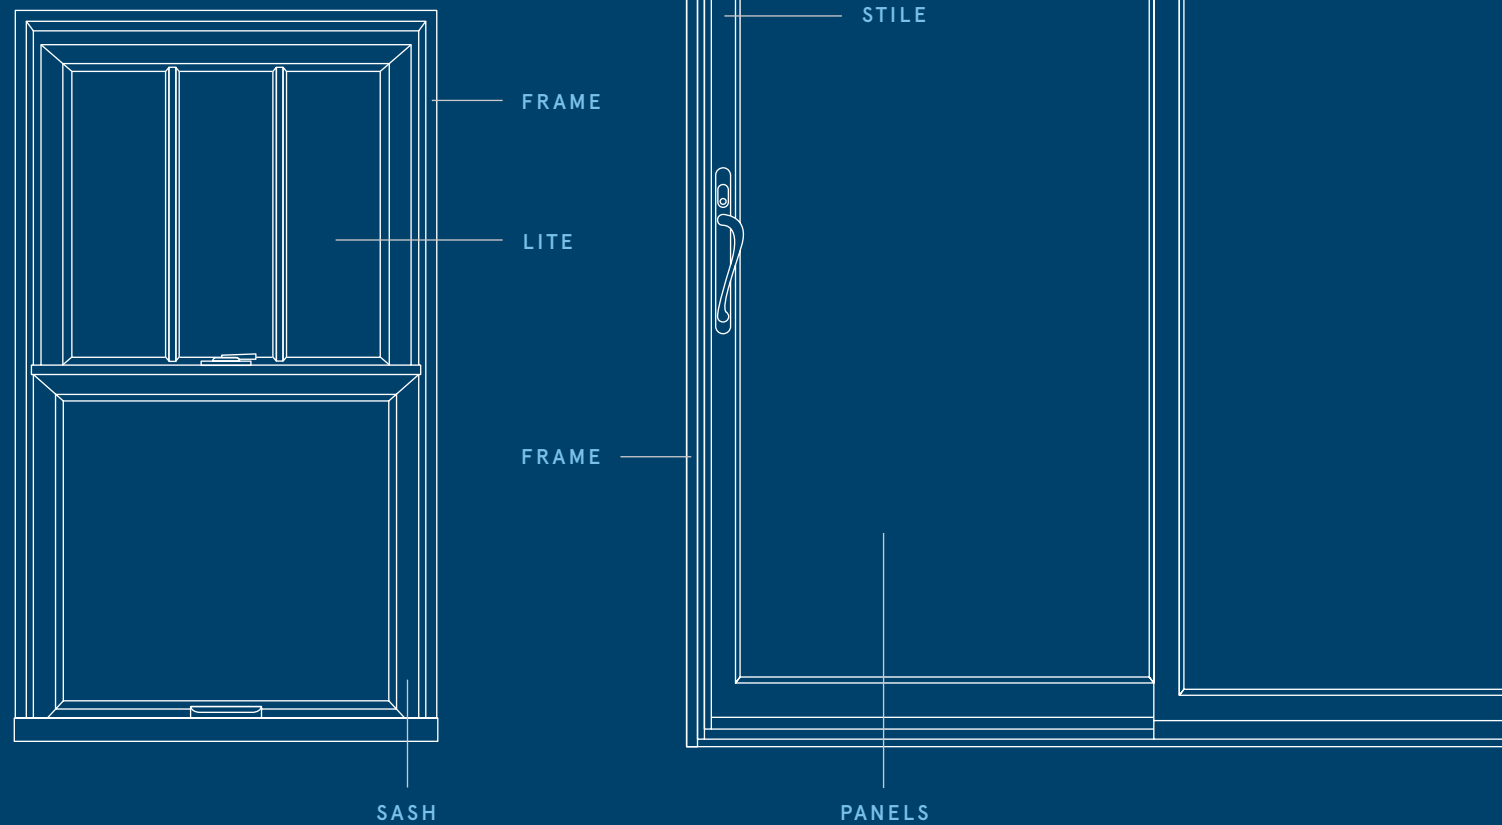

Vince & Teresa S.

Terms and Definitions

Frame

Stationary portion of a window or door with three components: header across the top, jambs down each side and sill across the bottom.

Lite

Each area of glass is called a lite, and Infinity offers divided lite patterns to match the look of your home.