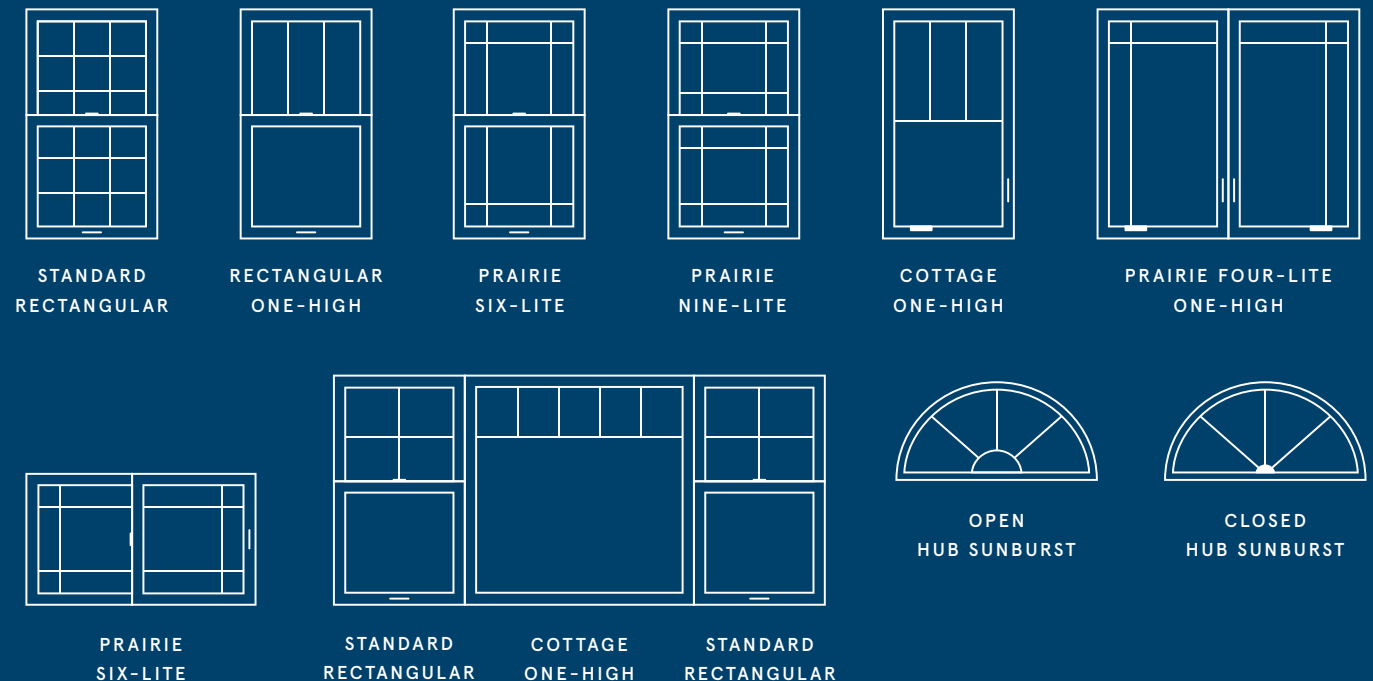

GRILLES BETWEEN THE GLASS

Simulated Divided Lites¹

Our Simulated-Divided-Lite (SDL) bars are built with Ultrex® fiberglass. Permanently adhered in our factory to the outside surfaces of the glass, SDLs have a spacer bar between the panes of glass to offer the traditional look of divided lites.

Grilles Between the Glass²

Located between the panes of insulating glass, Grilles-Between-the-Glass (GBG) combine easy cleaning with the timeless detail of a grille pattern.

Patterns

We offer various divided lite patterns so you can replicate the look of your original windows and doors – or add new architectural interest to your home.³