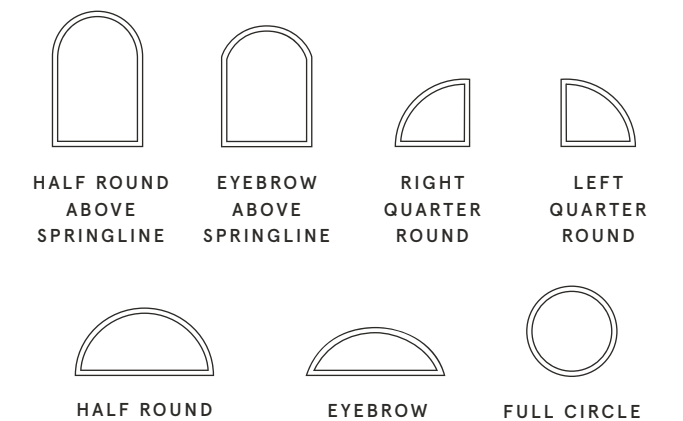

Special Shapes and Round Tops

A strong improvement to your view

Whether you are looking to add visual interest to a room or are simply replacing an old window, Infinity Special Shapes and Round Tops are a stunning addition to any space. Adding an Infinity Round Top above a standard window or door instantly adds light and style to your home.

Achieve open views and abundant natural light with Infinity Special Shapes, available in a variety of styles from stand-alone picture windows that span up to 10 feet to geometric combinations that give you design flexibility. Each Infinity Special Shape and Picture Window is made with Ultrex® fiberglass for timeless design and performance, so you can enjoy your windows for years to come.

Special Shapes

Round Tops

Multiple assembly & style options¹

¹ Ask about additional assembly options for your home.