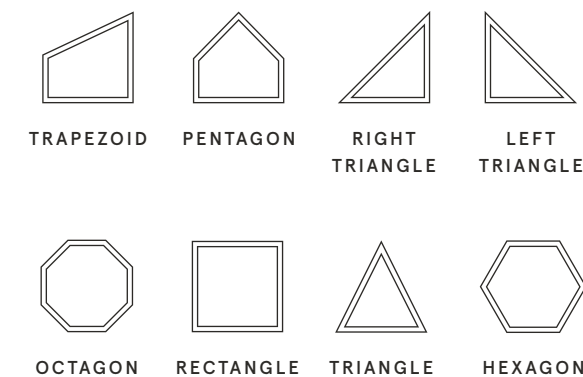

Special Shapes