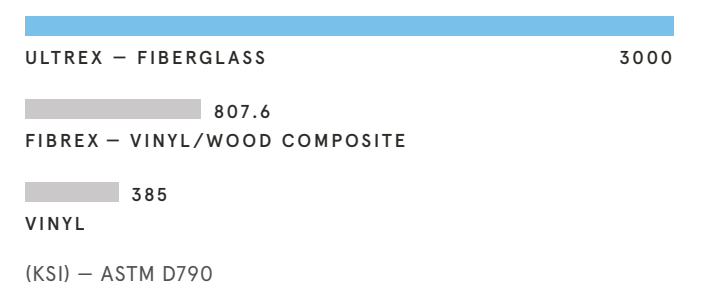

Ultrex is 8x stronger than vinyl

Ultrex offers superior bend and flex resistance to protect the integrity of your home.