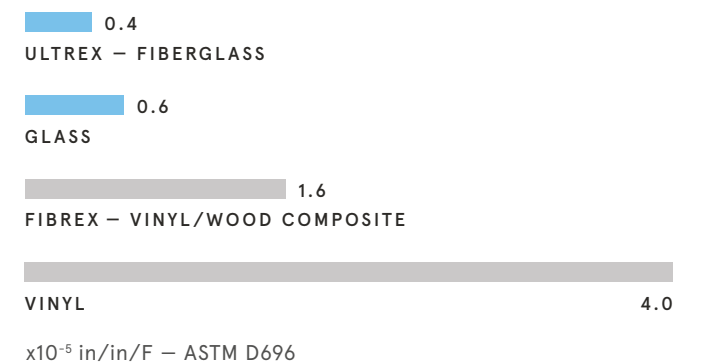

PERFORMANCE

A fit that never quits

Ultrex fiberglass expands at virtually the same rate as glass, so our windows stay tight and true. This makes Infinity windows resistant to leaks, seal failures and stress cracks that can compromise energy efficiency and long-term performance.

ULTREX STAYS TRUE

VINYL CAN EXPAND

Ultrex is stable like the glass in your window

Vinyl expands at a much higher rate than glass which may compromise your window's performance.

STRENGTH

Stands up to the pressure