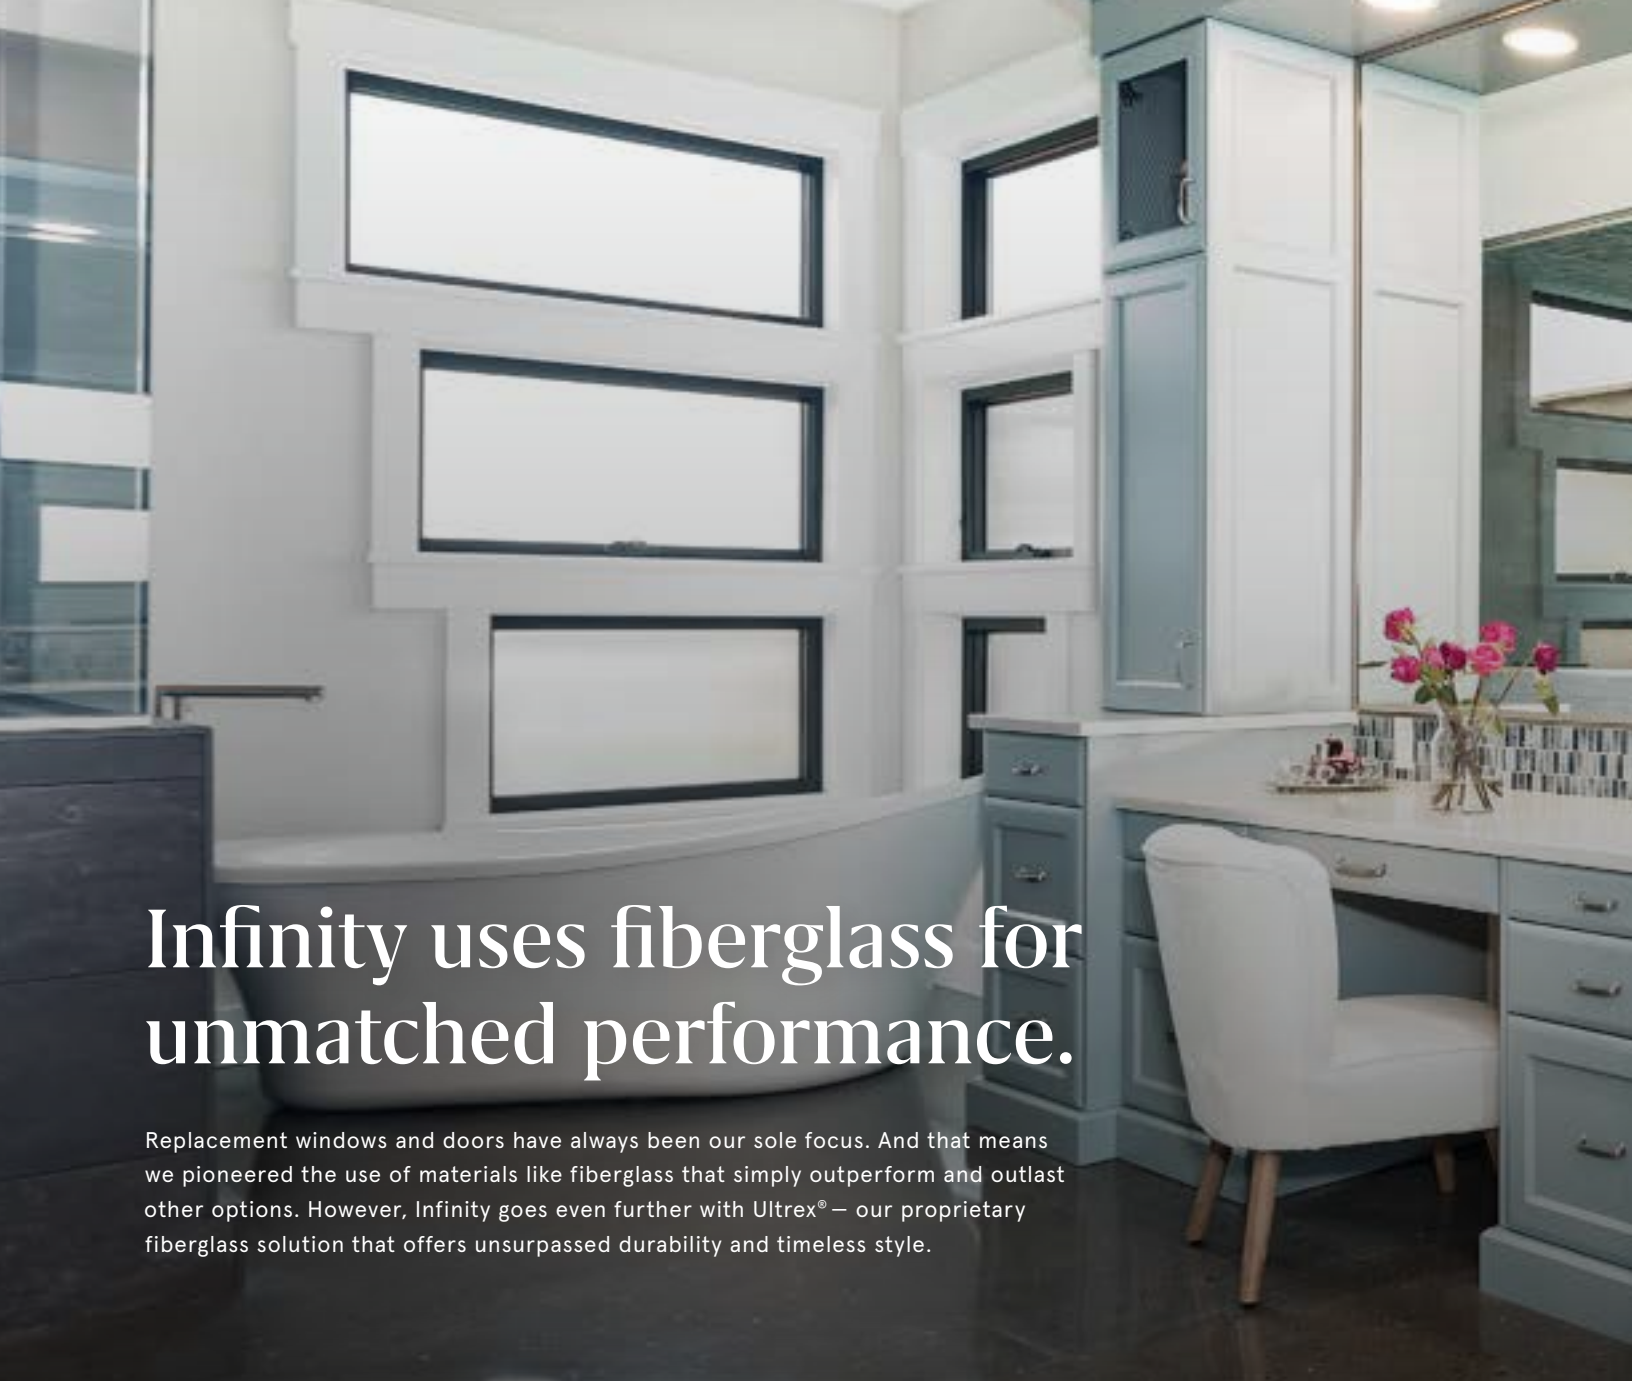

Infinity uses fiberglass for unmatched performance.

Replacement windows and doors have always been our sole focus. And that means we pioneered the use of materials like fiberglass that simply outperform and outlast other options. However, Infinity goes even further with Ultrex® – our proprietary fiberglass solution that offers unsurpassed durability and timeless style.

How Ultrex fiberglass measures up

We created Ultrex with one goal in mind: develop the most durable window material in the industry. It's not only 8x stronger than vinyl – it resists expanding and contracting in any climate. So you get a tight, snug fit that will last.

87%

Ultrex expands 87% less than vinyl.

01

Ultrex vs. Vinyl Windows

Vinyl can warp and shift under everyday conditions – potentially making vinyl windows difficult to open and close and affecting their all-around performance. Ultrex resists sticking, swelling and warping so Infinity windows and doors will continue to easily open and close.

02

Ultrex vs. Wood Windows

Wood windows offer classic beauty that, depending on the environment, can require maintenance and care. Infinity windows built with Ultrex capture the beautiful details and profiles of wood – without the maintenance.

PERFORMANCE

A fit that never quits

Ultrex fiberglass expands at virtually the same rate as glass, so our windows stay tight and true. This makes Infinity windows resistant to leaks, seal failures and stress cracks that can compromise energy efficiency and long-term performance.

Ultrex is stable like the glass in your window

Vinyl expands at a much higher rate than glass which may compromise your window's performance.